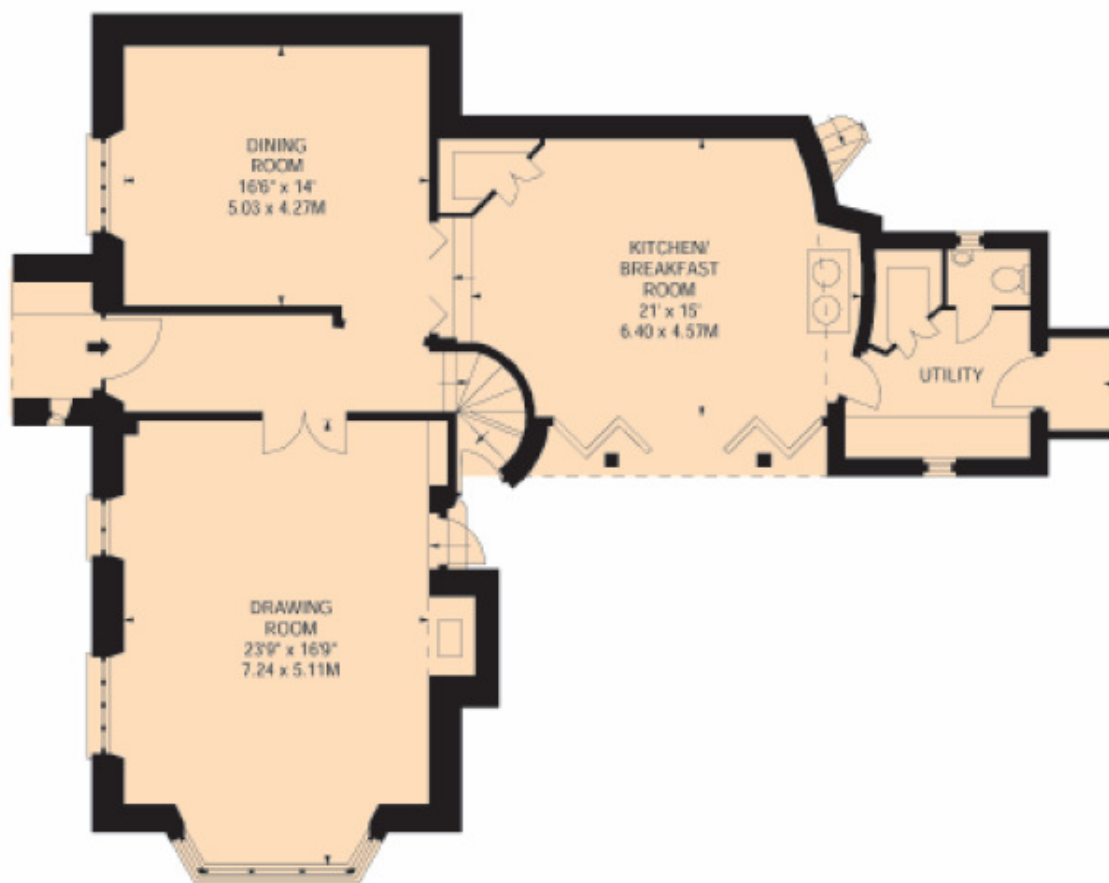

Riverside House

Gross internal area (approx):

207.17 sq m 2,230 sq ft

For identification only. Not to scale.

GROUND FLOOR

FIRST FLOOR